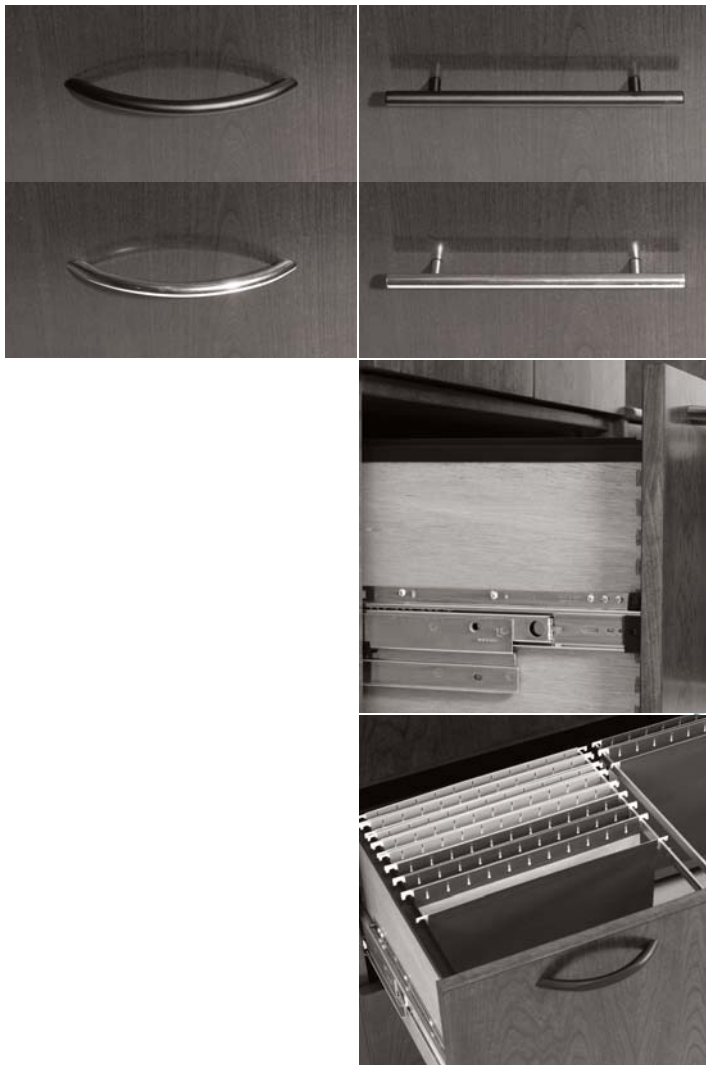

Six wood finishes,
from natural Maple to dark
Cocoa-on-Walnut, dozens of
shapes with lots of curves,
superb craftsmanship...
This is Alexandra.

T H I S I S A L E X A N D R A